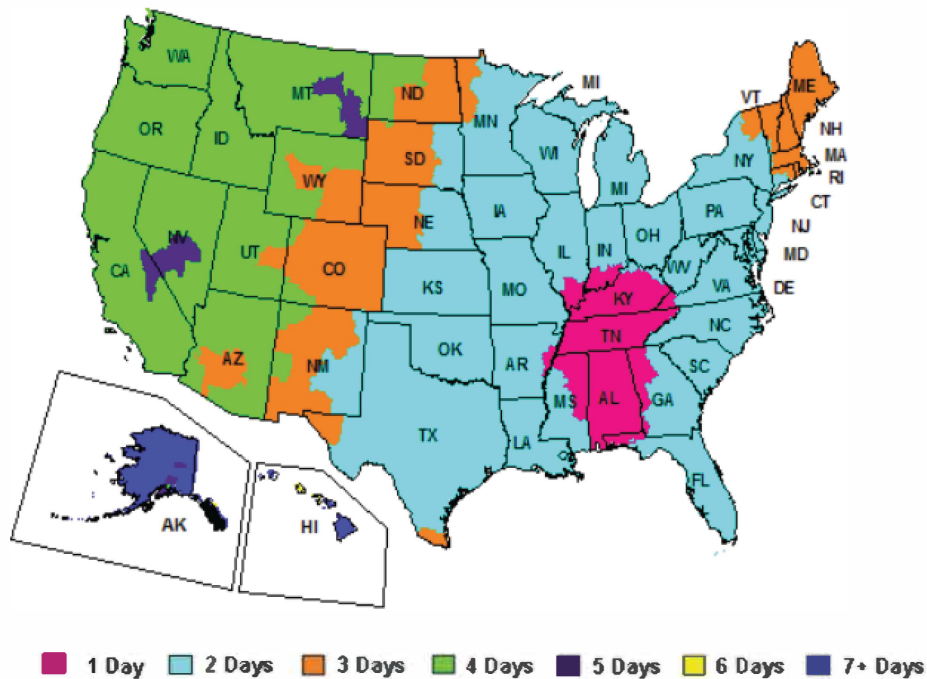

Ground Service Maps

These are details shipping from ZIP/Postal code: 37135

This map illustrates service schedules in business days as of March, 2018 for FedEx Ground Shipments.

Please note:

- The map above is a general representation of transit times for FedEx Ground shipments to commercial destinations. In limited areas, transit times may differ between shipments to commercial and residential destinations. For specific transit time information from one ZIP/Postal code to another, please [CLICK HERE](#) to Get Rates & Transit Times under the Ship tab on fedex.com.
- FedEx Ground business days are Monday through Friday (excluding holidays). FedEx Home Delivery business days are Tuesday through Saturday (excluding holidays).

Example: A package shipped via FedEx Ground on Monday with a transit schedule of 2 business days, (not including the day the package is shipped) would be expected for delivery on Wednesday. A package shipped on Friday with a 2day transit schedule would be expected for delivery the following Tuesday.